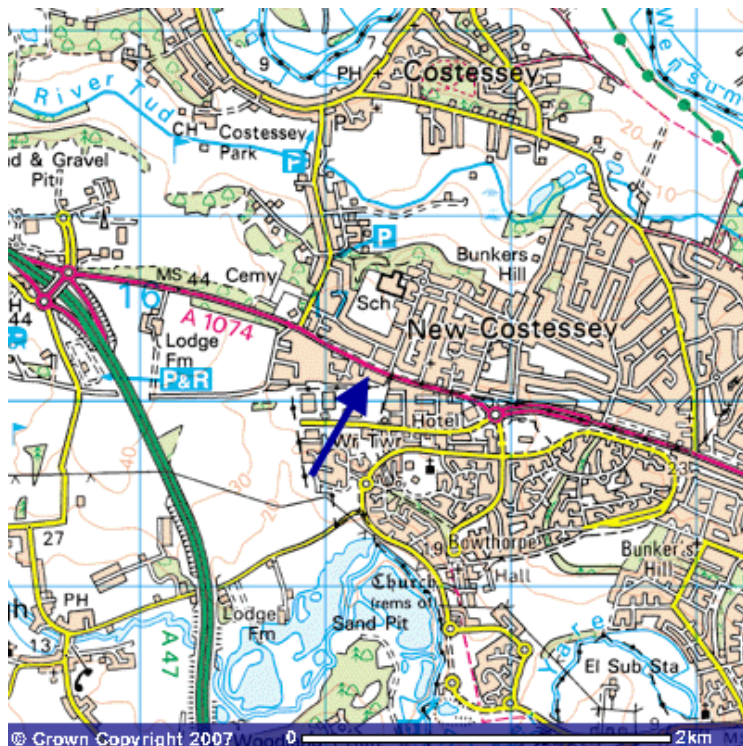

- From outside of the city, we are best approached from the southern bypass.
- Leave at roundabout with the A1074, and follow this road towards the city.
- You will see a filling station on the right, go just past this, but before the pedestrian crossing you will see another entrance into a small industrial area where you will see Chippys Mate.

- From within the city, we are best approached using the A1074 Dereham Road.
- After crossing the Bowthorpe roundabout you will see a filling station further along on the left.
- Just before this there is an entrance into a small industrial area where you will see Chippys Mate